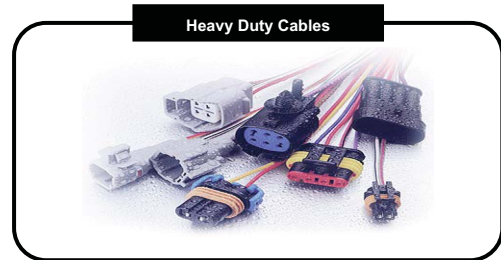

Customized Cables, OEM

- Cables with specific connectors, length, and gauge requirement
- Cables that meet harsh working environment
- Cables that are capable for high tension
- Cables with multiple outputs
- Data Cable with Power combo