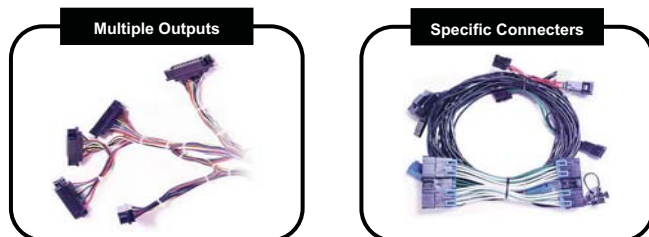

Customized Cables, OEM

- Cables with specific connectors, length, and gauge requirement
- Cables that meet harsh working environment
- Cables that are capable for high tension
- Cables with multiple outputs
- Data Cable with Power combo