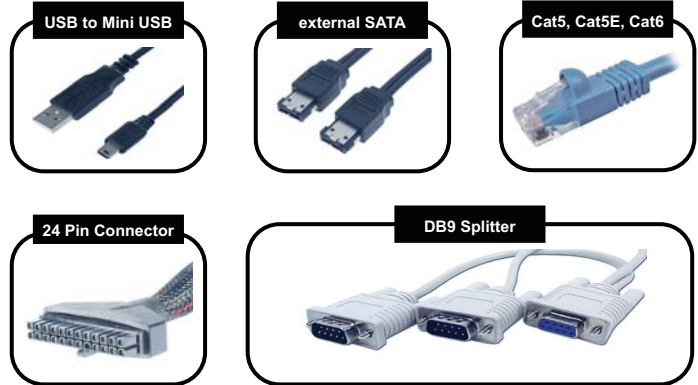

Power Cord

Welcome OEM!

Country	Part Number	Plug		Wire		Voltage	Current	Temperature (C)
		T1	T2	Type	Length			
Australia	PCR-B3AU10-183B	AS/NZ 3P	RC13	H05VV-F	1830	125V	10A	105
	PCR-S2AU-183B	AS/NZ 3P	C7	H03VV2-F	1800	250V	2.5A	70
	PCR-S3AU-183B	AS/NZ 3P	C5	H05VV-F	1830	250V	2.5A	70
China	PCR-B3CN-183B	BG3P	C13	RVV	1830	250V	10A	70
	PCR-S3CN-183B	BG3P	C5	RVV	1830	250V	2.5A	70
UK	PCR-B3UK-250B	BS 1363	C13	H05VV-F	2500	250V	10A	70
	PCR-S3UK-183B	BS 1363	C5	H05VV-F	1830	250V	2.5A	70
Europe	PCR-B3EU-183B	CEE7 VII	C13	SVT	1830	250V	10A	70
	PCR-S3EU-183B	CEE7 VII	C5	H05VV-F	1830	250V	2.5A	70
	PCR-S2EU-183B	EN50075	C7	H03VV2-F	1830	250V	2.5A	70
Denmark	PCR-B3RDM-183A	Denmark 3P	C13	H05VV-F	1830	250V	10A	60
USA	PCR-B3US-J183C	NEMA 5-15P	C13	SJT	1830	125V	10A	75
	PCR-S3US-183D	NEMA 5-15P	C5	SVT	1830	125V	7A	105
	PCR-S2US-183A	NEMA 1-15P	C7	SVT	1830	125V	7A	60
Japan	PCR-B3JP-183A	NEMA 5-15P	C13	VCTF	1830	125V	7A	60
	PCR-S3JP-183A	NEMA 1-15P	C5	VCTF	1830	125V	7A	60
India	PCR-B3OUK-183B	IS 1293	C13	H05VV-F	1830	250V	10A	70
	PCR-S3OUK-183B	IS 1293	C5	H05VV-F	1830	250V	2.5A	70

Accessories

Cable

Computer and IT Equipment Cables

- Internal, External, SCSI-1, SCSI-2, SCSI-3 plus Serial-Attached SCSI
- eSATA, 29- and 32-pin cables, adapters, device cable
- Parallel printer cables including Centronics
- AT & PS/2 keyboard and mouse cables
- CD-ROM data transfer cables, HP/IB/GPIB, serial printer cables
- DB9, DB15, DB25 & DB37 cables
- Adapter and splitter cables, 3-pin, 4-pin, 6pin, 8pin, 20pin, 24pin, fan power, etc.
- USB, mini USB, micro USB
- Cat5, Cat5E, Cat6 patch cables

Audio, Video, and other Media related Cables

- Digital audio, TOSLINK, Pro-Audio XLR TRS RCA, S/PDIF cables, Speaker cable, Stereo RCA, subwoofer cables, 3.5mm, BNC, and RCA CL2 CL3 CMG plenum-rated cabling
- DisplayPort component video, s-video, composite video, DVI, RCA, RGB, composite video cabling
- Y-cables for splitting or combining signals
- High speed HDMI cables, HDMI to DVI, HDMI Mini adapters